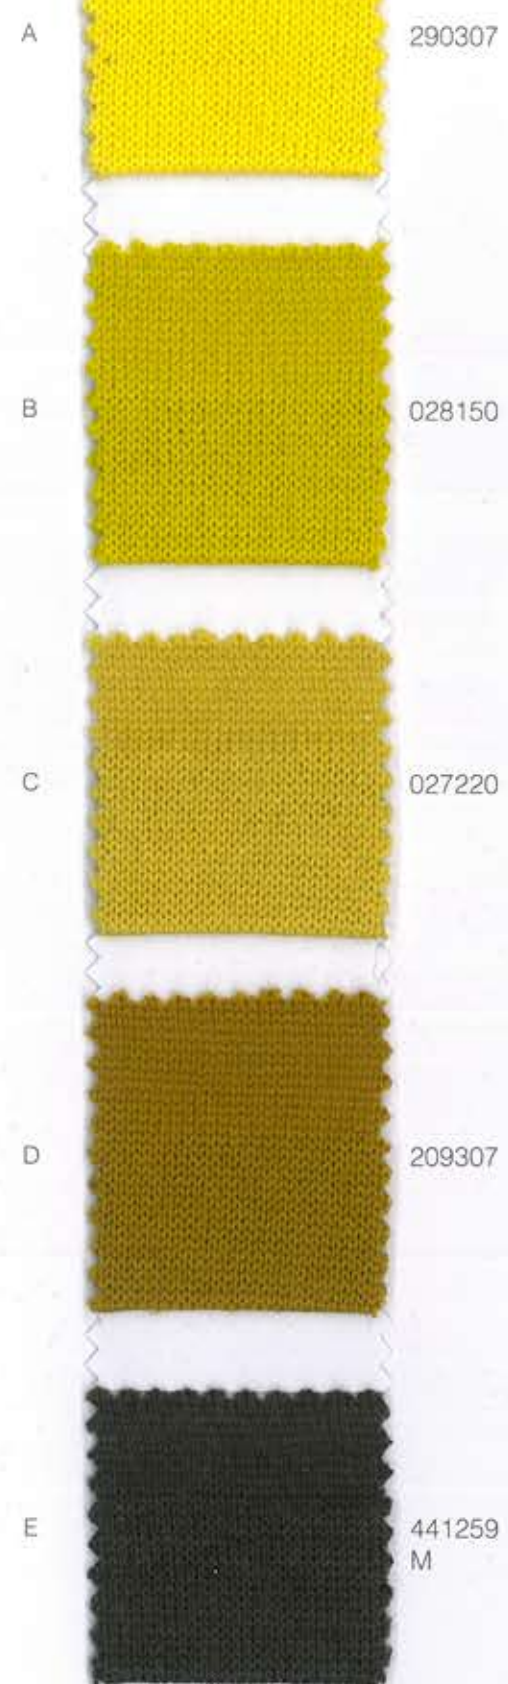

M: Melange

● : colori disponibili in CASHWOOL SWE Nm. 2/48 / available colours in CASHWOOL SWE Nm. 2/48

M: Melange

● : colori disponibili in CASHWOOL SWE Nm. 2/48 / available colours in CASHWOOL SWE Nm. 2/48

443352
M

E 026672

444897
M

000527 ●

M: Melange

● : colori disponibili in CASHWOOL SWE Nm. 2/48 / available colours in CASHWOOL SWE Nm. 2/48

M: Melange

● : colori disponibili in CASHWOOL SWE Nm. 2/48 / available colours in CASHWOOL SWE Nm. 2/48

13

14

15

16

17

18

M: Melange

● : colori disponibili in CASHWOOL SWE Nm. 2/48 / available colours in CASHWOOL SWE Nm. 2/48

M: Melange

● : colori disponibili in CASHWOOL SWE Nm. 2/48 / available colours in CASHWOOL SWE Nm. 2/48

19

20

21

A

118202

028387